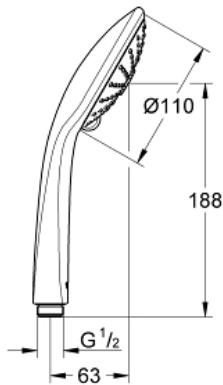

# EUPHORIA 110 MASSAGE Hand Shower, 3 Sprays

MODEL # 26513000

Pure Freude  
an Wasser

**GROHE**

**Product Description:**  
EUPHORIA 110 MASSAGE  
Hand Shower, 3 Sprays

**Standard Specification:**

- 4 5/8" Face
- 3 Adjustable sprays: Rain, Massage & SmartRain
- GROHE EcoJoy 1.75 gpm (6.6 l/min) flow limiter
- GROHE DreamSpray perfect spray pattern
- GROHE SprayDimmer (flow rate reduction)
- GROHE StarLight chrome finish
- Spray plate white
- SpeedClean anti-lime system
- Inner WaterGuide for a longer life
- Universal mounting system (fits all standard shower hoses)
- Min. recommended pressure: 15 psi (1.0 bar)

**Applicable Codes & Standards:**

- Energy Policy Act of 1992
- ASME A112.18.1/CSA B125.1
- LOGO CEC

**Color:**

- 26513000 StarLight Chrome